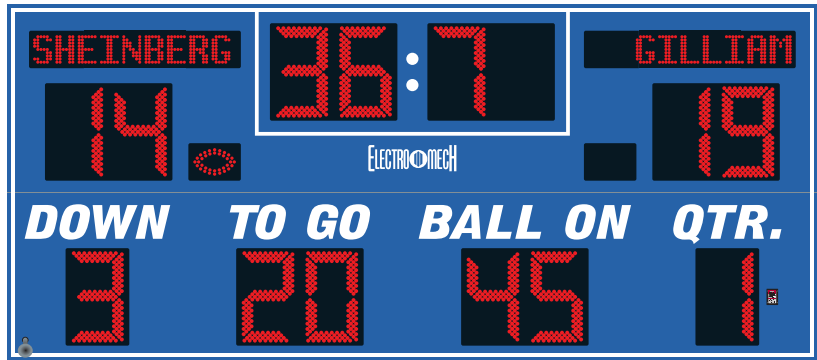

MODEL LX3340-ETN
Outdoor
Football

Dimensions	Weight	Cabinet Material	Caption Height	Accent Material
18 ft x 8 ft	400 lb	Aluminum	9 in	2.4 mil cast vinyl
Digit Height	Indicator Size	Digit Colors	Electrical	
24 in	7 in	Amber or Red	4.9 Amps, 120 VAC	

STANDARD EQUIPMENT & FEATURES

- Double cabinet design with heavy duty extruded aluminum framing
- Light weight, rust free, all aluminum construction
- Mounting hardware for permanent installation on posts without the need for on site fabrication
- Choice of 18 standard paint colors
- Choice of amber or red LED displays
- LED display circuit scoreboards conformal coated for outdoor use
- Internally mounted trumpet horn
- Full-sized 37-key control console with LCD display
- Fifty programmable brightness levels
- Control console includes fully programmable Practice Segment Timer mode
- Junction box and patch cable for hardwired installations
- Five-year limited warranty

ELECTRONIC TEAM NAMES (ETNs)

- 7-inch character height
- 9 x 64 pixel matrix
- Three character fonts
- Up to 13 characters per team

DIGITS / INDICATORS

All digits are 24 inches tall, while football-shaped Possession indicators are 7 inches tall. Digits, ETN characters, and indicators are formed from matrices of super-bright, long-lasting, energy-efficient LEDs (Light Emitting Diodes). Choose either amber or red LEDs for all outdoor products. Our LED assemblies are protected by aluminum masks that allow the hard epoxy shells of the LEDs to be exposed for maximum viewing angles.